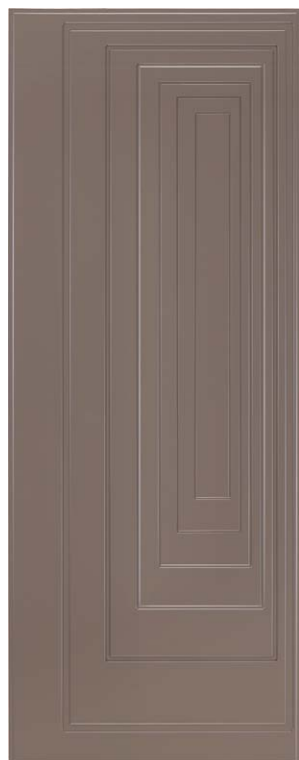

Droste | Ral 7006